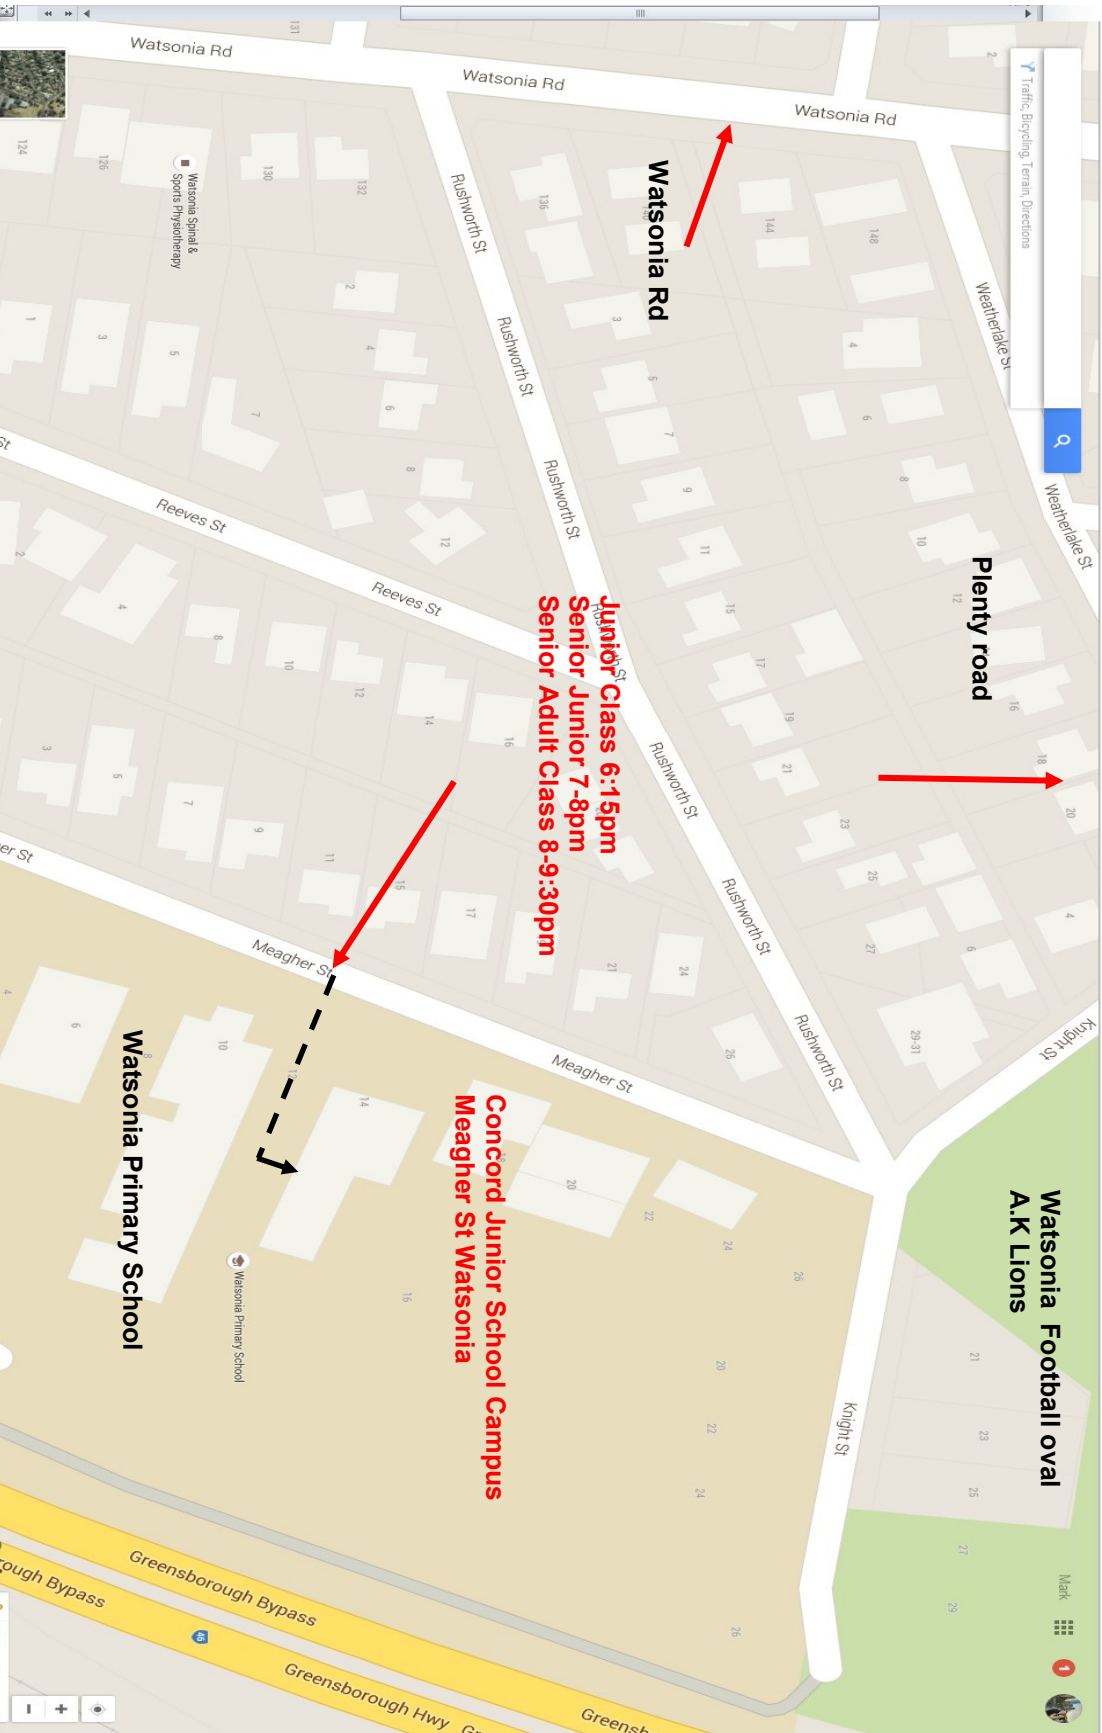

New Location Concord School Junior Campus on **Meagher St Watsonia** (on the grounds of Watsonia Primary School)