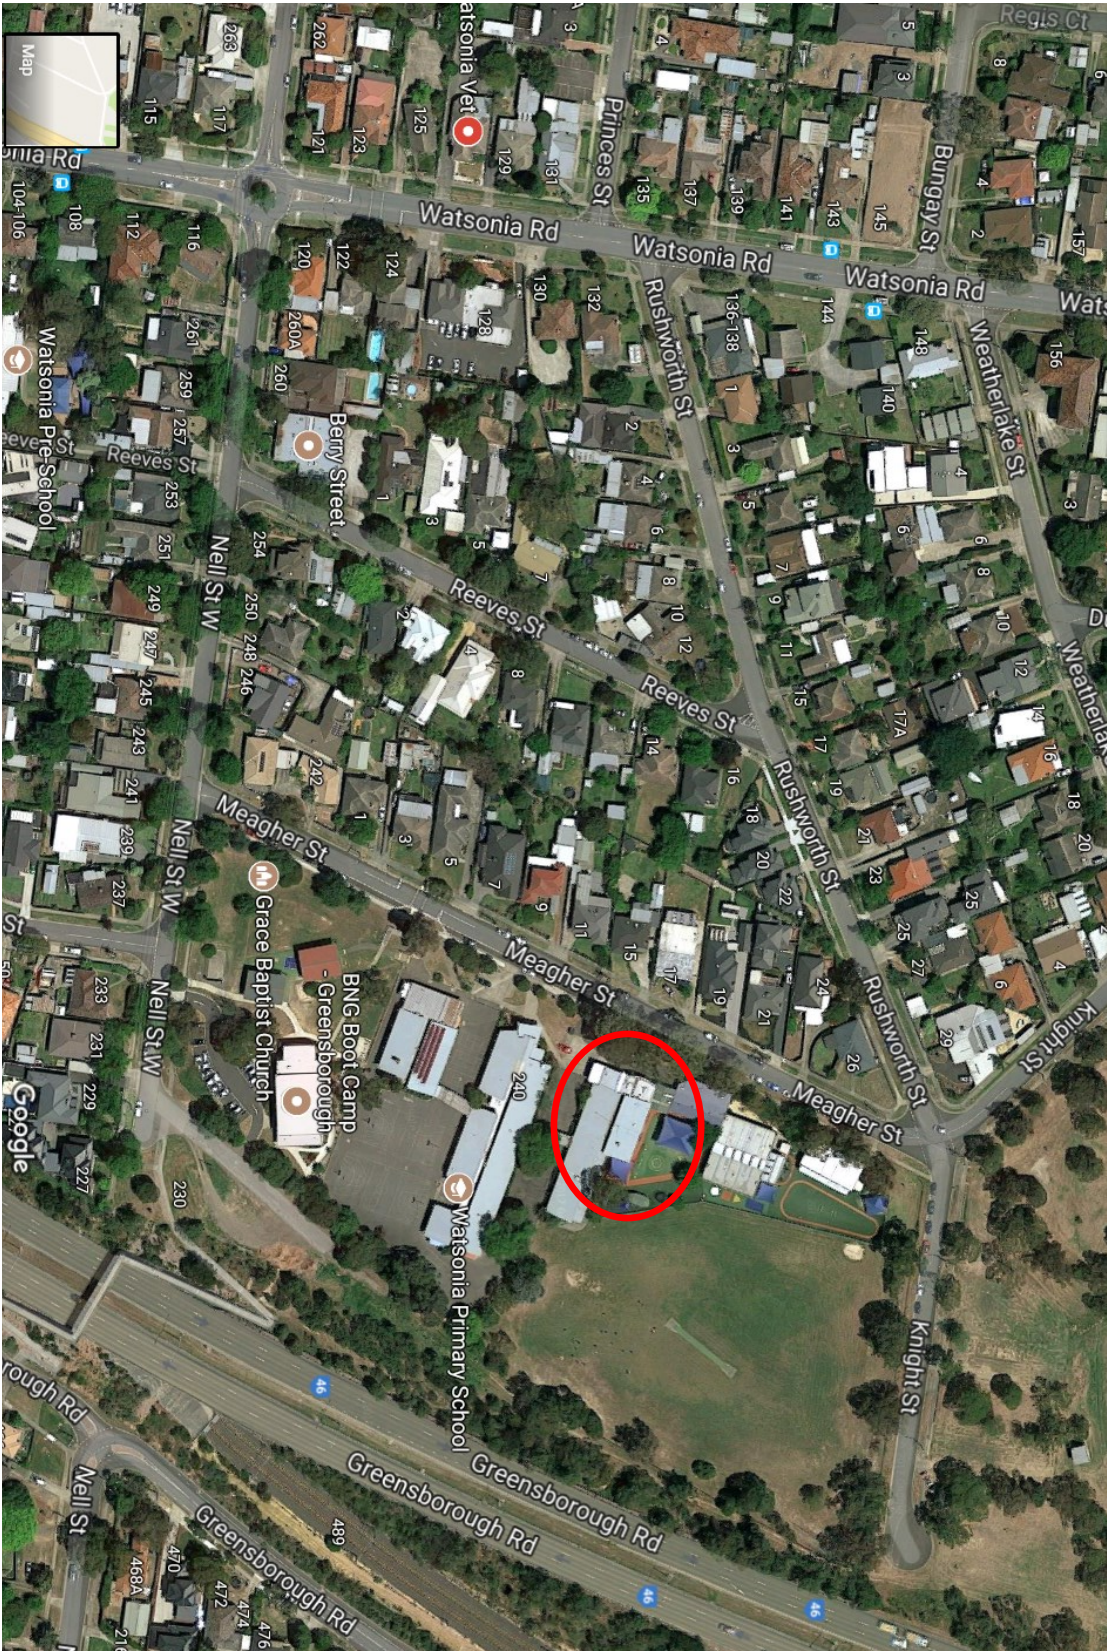

### **[Meagher St Watsonia](#)**

Little Junior Class 6:15-7pm  
Junior/Senior 7-8pm  
Senior Adult Class 8-9:30pm

On the following pages you will find maps of the new location

社団法人 **豪州日本空手協会**  
Japan Karate Association (JKA) Australia Inc.

New location Concord School Junior Campus on  
**Meagher St Watsonia**  
(on the grounds of Watsonia Primary School)